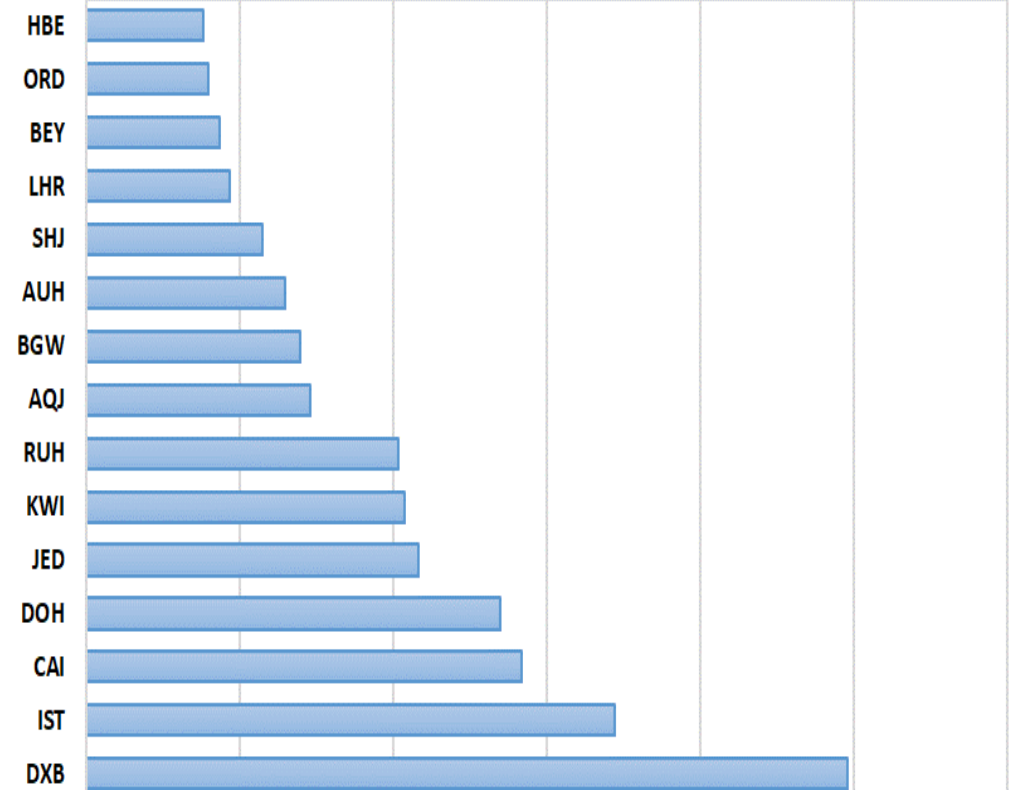

TOP ROUTES - YTD CUMULATIVE