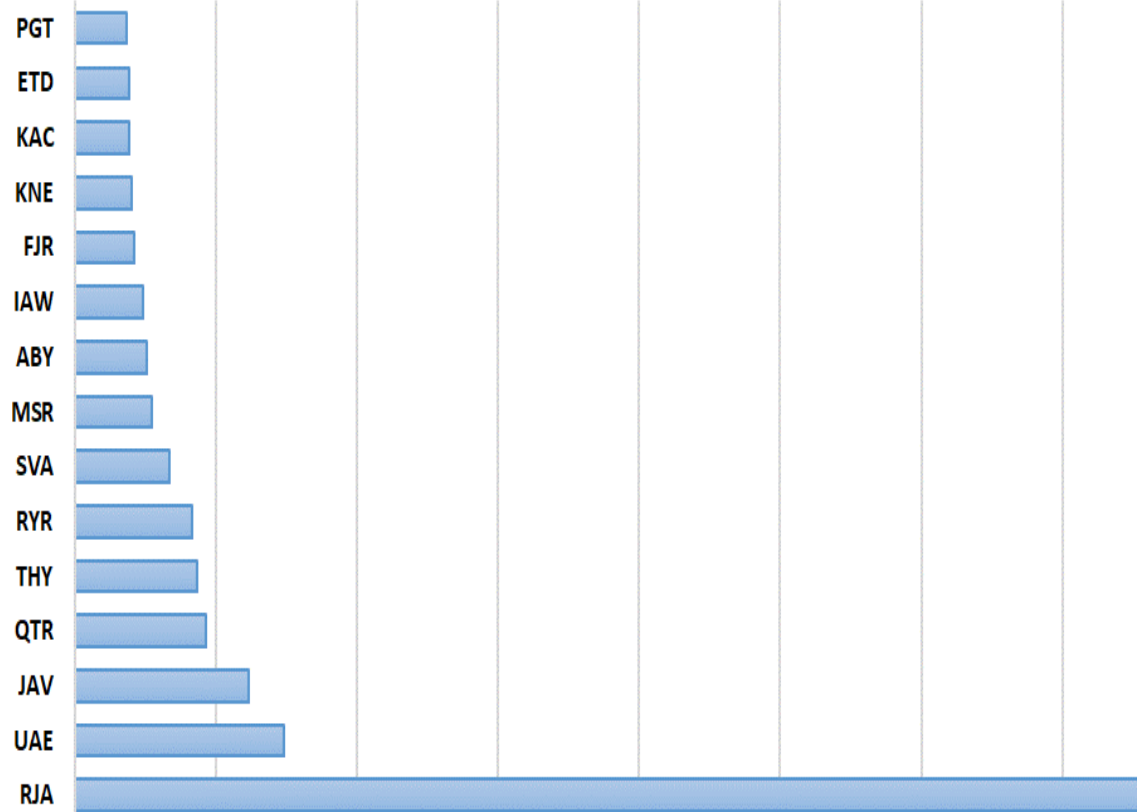

TOP ROUTES & AIRLINES (IN TERMS OF PAX)

TOP AIRLINES - YTD CUMULATIVE